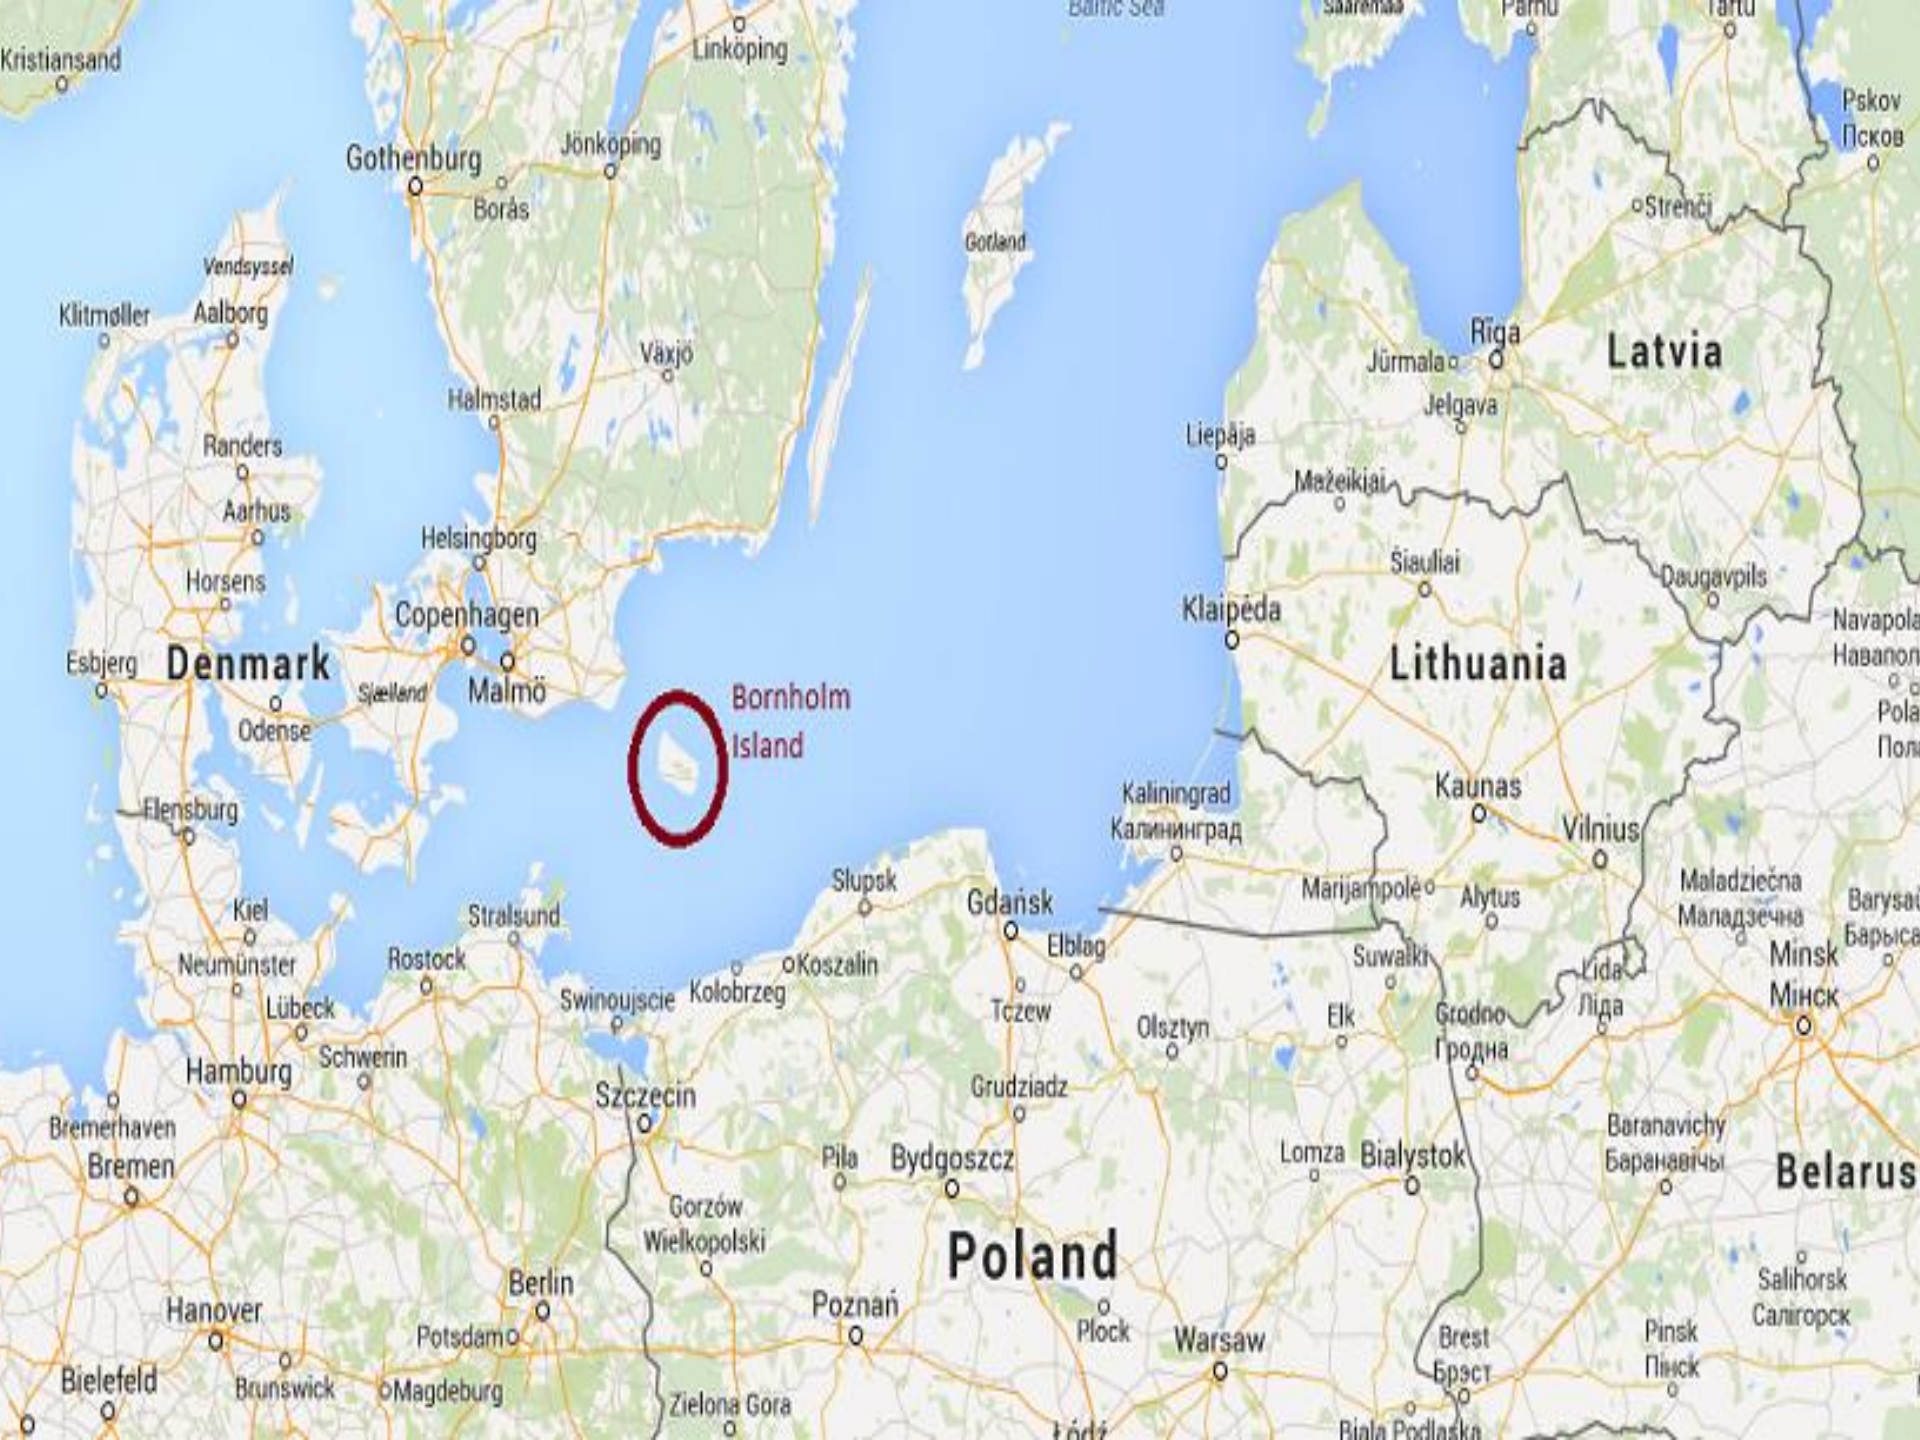

Dr. Pippa Malmgren

@DrPippaM

Suspected Russian military incursions since Sept 2014

--- UK Airspace

Bornholm
Island

Denmark

Poland

Lithuania

Latvia

Belarus

PRIMA
SURSTRÖMMING
HANNELLS FISKSALTERI A-B
SKAGSUDDE

IHS Jane's Satellite Imagery Analysis

Fiery Cross Reef, South China Sea

09.550511 N 112.892455 E

Image Date: 20 September 2015 / Pleiades

Airbus Defence and Space imagery dated 20 September 2015 shows ongoing development of the artificial island created at Fiery Cross Reef in the South China Sea. The runway is complete with markings installed, including helipads, suggesting a potential for use in the near future.